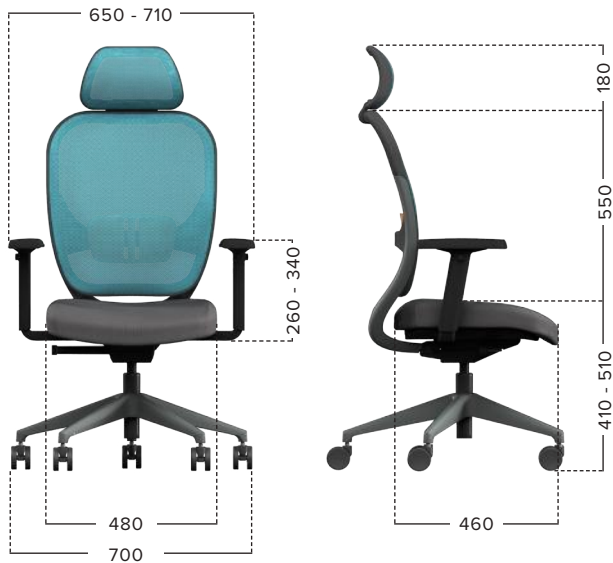

CASTOR OPTIONS AND DIMENSIONS

DIMENSIONS

65mm CASTOR OPTIONS

Standard

Soft

Brake
Unloaded

Brake
Unloaded
Soft